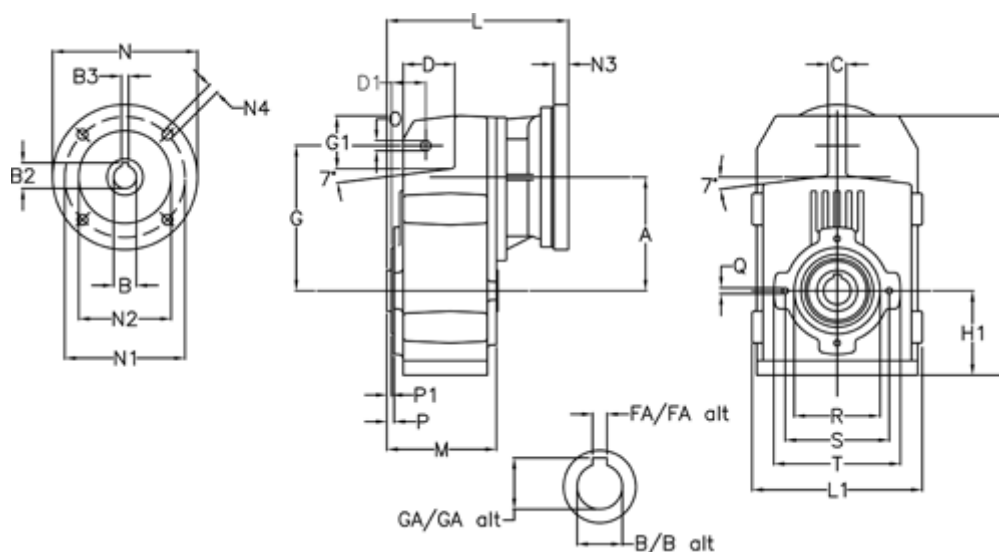

Article number: 29560500913250
 Description: Shaft mounted gear
 A512H50-9,1-P132B5

Measures

A = 211.30	FA = 14	M = 163.0	Q = M12x19
B = 50	G = 278	N = 300	R = 180
B1 = 38	G1 = 105.5	N1 = 265	S = 215
B2 = 41.3	GA = 53.5	N2 = 230	T = 250
B3 = 10	H = 479.0	N4 = 14	
C = 20	H1 = 144.0	O = 22	
D = 93.5	L = 334.0	P = 8.5	
D1 = 65.0	L1 = 273	P1 = 4.5	